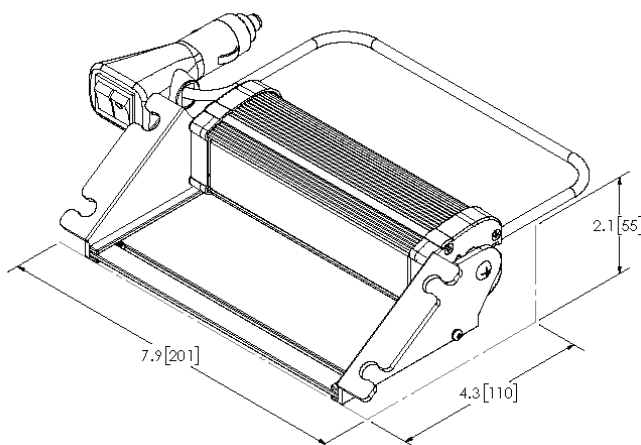

Removable Decklight for windshield

C3-CD3766RB-VDL

Multicolor Interior Light

Key benefits

- > Compact dual-head dashboard flash with superior light output
- > To be placed on the inside of the windscreen
- > Very compact for Stealth look
- > No light reflection thanks to sheathing

Features

- > 69 built-in flash patterns
- > Code 3 Matrix Compatible (synchronization)
- > Direction angle adjustable
- > Supplied with 2 suction cups and bolts for fixed placement
- > Cigarette plug DIN/ISO 4165 with built-in switch
- > Compliant: SAE J595 E13

Specifications

- > Operation Voltage: 12-24VDC (0,8A)
- > Weight: 680 gr
- > 2x 6 High Intensity LEDs
- > Ambient temperature: -30°C to +50°C