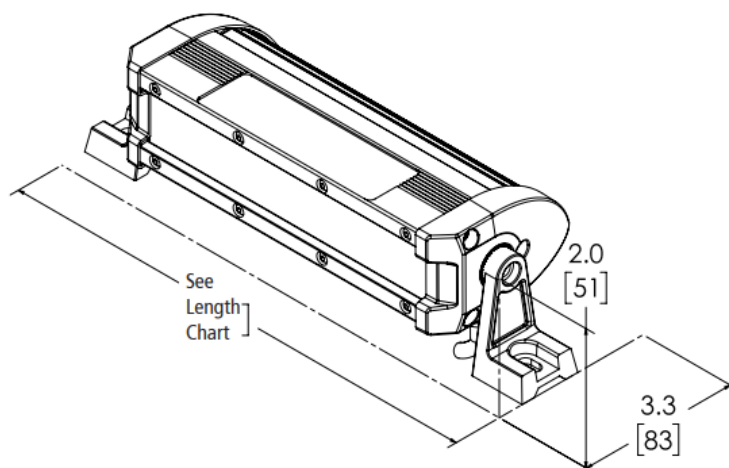

## 8" Single Row Utility Bar

**C3-UTLY08-SF**

**6 LEDs**

### Features

- > With Stainless Steel mounting bracket
- > Die-Cast Aluminium base
  - Efficient Heat Dissipation
  - High LED Durability
- > Weatherproof and Vibration resistant
- > LED Color: White
- > Lens Color: Clear in Polycarbonate
- > Black Bezel Aluminium
- > Compliances
  - IP69
  - ECE R10

### Specifications

- > 12-24VDC / 3,3A @ 12VDC / 40W
- > 6 High Power LEDs
  - Flood Beam
  - Raw Lumen: 1100lm
  - Effective Lumen: 1000lm
- > Temperature Range
  - -30°C → 50°C