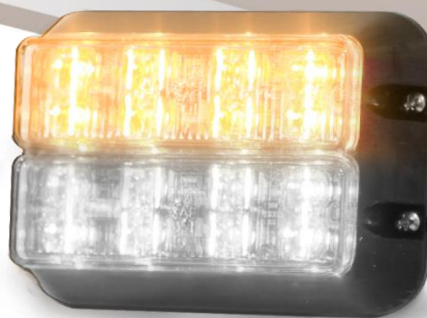

LED X Exterior Light – Amber/White

C3-LXEXB2F-AW

Directional Warning Light Double Head

Key benefits

- > Extremely wide light distribution 180°
- > Surface mounting
- > Only light radiation when switched on
- > Extremely suitable perimeter lighting

Features

- > Synchronize
- > Innovative and sustainable design
- > Aluminium housing finished with black powder coating
- > Lens in polycarbonate (impact resistant)
- > IP67

Specifications

- > Operation Voltage: 12VDC (1,6A)
- > 2x 2 x 4 high performance LEDs
- > Length 123mm
Width 31mm
Height 83mm
- > 7 flash patterns
- > Lifespan 100,000h