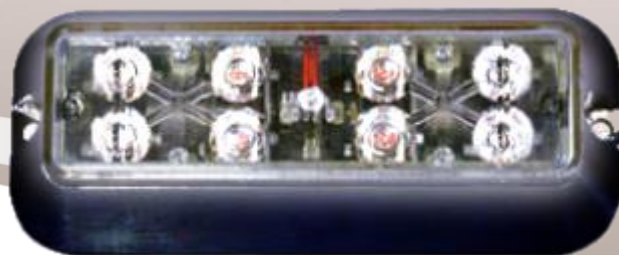

LED X Exterior Light - White
C3-LXEXB1F-W-24V

Directional Warning Light
Single Head

Key benefits

- > Extremely wide light distribution 180°
- > Surface mounting
- > Only light radiation when switched on
- > Extremely suitable perimeter lighting

Features

- > Synchronize
- > Innovative and sustainable design
- > Aluminium housing finished with black powder coating
- > Lens in polycarbonate (impact resistant)
- > IP67

Specifications

- > Operation Voltage: 12-24VDC (0.5A)
- > 2 x 4 high performance LEDs
- > Length 127mm
Width 25.4mm
Height 51mm
- > 7 flash patterns
- > Lifespan 100,000h