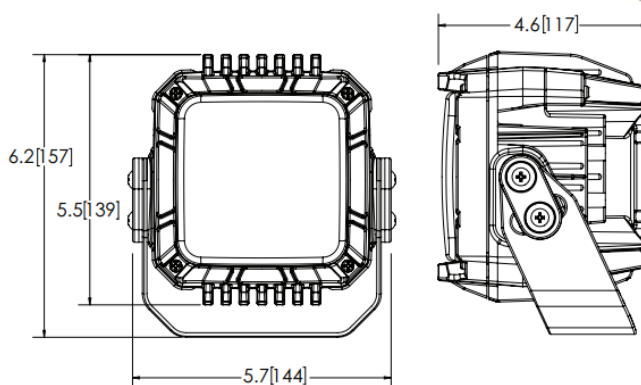

9 LED Square Work Light C3-CW2310

Nine 10-Watt LEDs

EW2310 Spot

Features

- > With Stainless Steel mounting bracket
- > Die-Cast Aluminium base
 - o Efficient Heat Dissipation
 - o High LED Durability
- > Weatherproof and Vibration resistant
- > LED Color: White
- > Lens Color: Clear in Polycarbonate
- > Black Bezel Aluminium
- > Compliances
 - o IP69
 - o ECE R10

Specifications

- > 12-24VDC / 5,3A @ 12VDC / 71,8W
- > 10 High Power LEDs
 - o SPOT Beam Type
 - o Raw Lumen: 5050lm
 - o Effective Lumen: 3600lm
- > Temperature Range
 - o -30°C → 50°C
- > Weight: 2120g