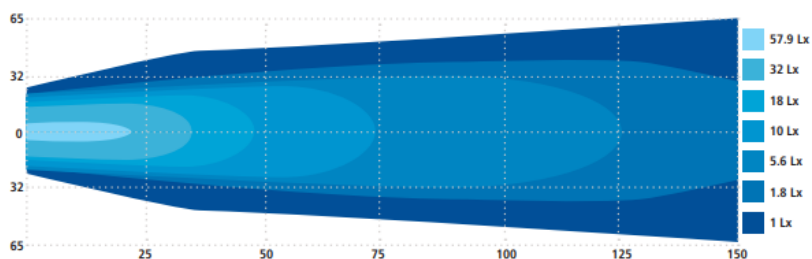

9 LED Square Work Light C3-CW2310

Nine 10-Watt LEDs

EW2310 Spot

Features

- > With Stainless Steel mounting bracket
- > Die-Cast Aluminium base
 - o Efficient Heat Dissipation
 - o High LED Durability
- > Weatherproof and Vibration resistant
- > LED Color: White
- > Lens Color: Clear in Polycarbonate
- > Black Bezel Aluminium
- > Compliances
 - o IP69
 - o ECE R10

Specifications

- > 12-24VDC / 5,3A @ 12VDC / 71,8W
- > 10 High Power LEDs
 - o SPOT Beam Type
 - o Raw Lumen: 5050lm
 - o Effective Lumen: 3600lm
- > Temperature Range
 - o -30°C → 50°C
- > Weight: 2120g