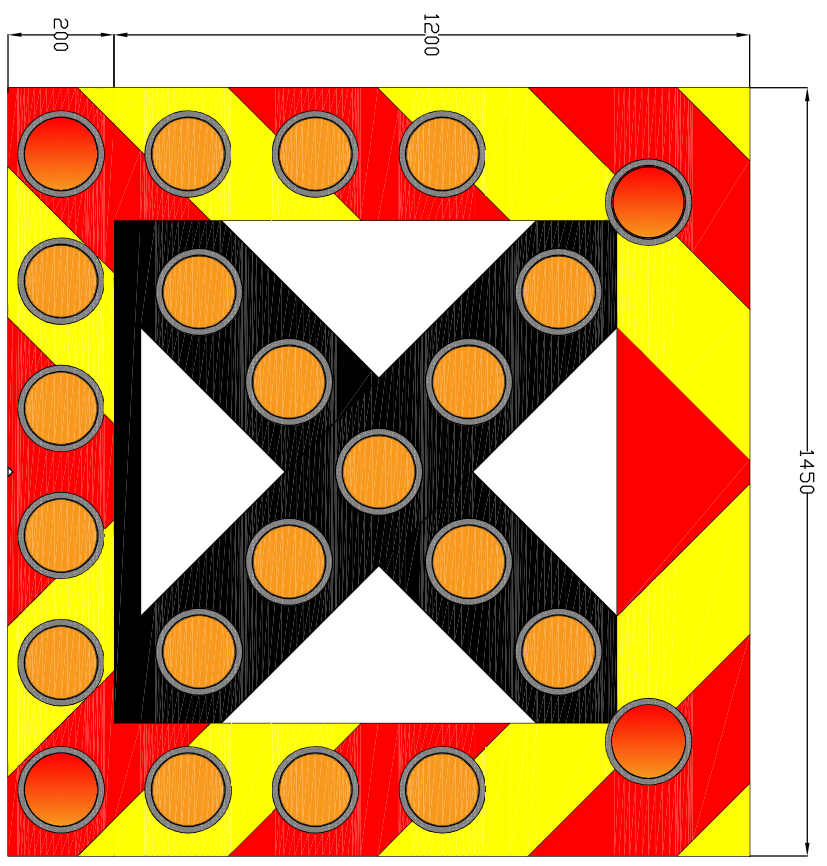

ARROW6.200.KR43.AR
FLR IV with Blinking LEDs
Category 6 Public Road - Max Speed 90km/h

80kg

200SL with 2x 60 Dominant@ Primax@ Led
 Shockproof Acrylic Glass DRT101
 EN12352 L2H - up to 35% dimmable at night
 Red and Amber coloured 2100 candela

200SL with 2x 60 Dominant@ Primax@ Led
 Shockproof Acrylic Glass DRT101
 EN12352 L8H - up to 35% dimmable at night
 Amber coloured 2100 candela

Retroreflecting foil with microprismas
 CE 89/106/EEG
 ETA 11/0521 11/0522 13/0303
 DIN 67520:2008 Class RA 3B
 Width 200mm

ALL DIMENSIONS IN MM

DATE	2021-01-07	TITLE	
DRAWN BY	RDE	ARROW6.200.KR43.AR	
REVISION	00		
SIZE	A4	SIZE INDEX NO.	
SCALE	1/1	A4 FLYER	
		REV	00