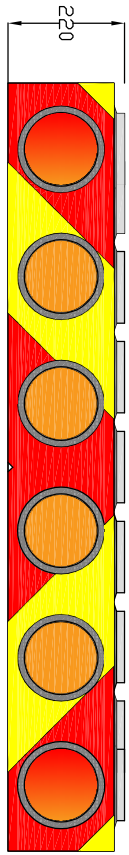

ARROW6.200.KR43.AR
FLR IV with Blinking LEDs
Category 6 Public Road - Max Speed 90km/h

80kg

200SL with 2x 60 Dominant@ Primax@ Led
 Shockproof Acrylic Glass DRT101
 EN12352 L2H - up to 35% dimmable at night
 Red and Amber coloured 2100 candela

200SL with 2x 60 Dominant@ Primax@ Led
 Shockproof Acrylic Glass DRT101
 EN12352 L8H - up to 35% dimmable at night
 Amber coloured 2100 candela

Retroreflecting foil with microprismas
 CE 89/106/EEG
 ETA 11/0521 11/0522 13/0303
 DIN 67520:2008 Class RA 3B
 Width 200mm

ALL DIMENSIONS IN MM

DATE	2021-01-07	TITLE	
DRAWN BY	RDE	ARROW6.200.KR43.AR	
REVISION	00		
SIZE	A4	SIZE INDEX NO.	
SCALE	1/1	A4 FLYER	
		REV	00