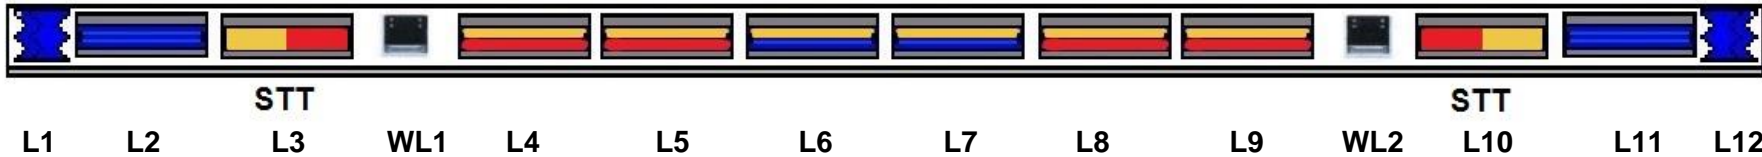

NOTES:- CAT HT CLASS 2 REG 65 APPROVED, ALT DOUBLE FLASH, DAY AND NIGHT SETTING.

WITHOUT FLASHER / CONNECT TO LIGHTBAR 21TRPLMCF

LIGHTBAR SPECIFICATION SHEET

PART No: 14358 DESCRIPTION / VOLTAGE : FM9075 R65 ZP0018-LSS-A-8

Black Cable	FUNCTION	RATING (A)	WIRE COLOUR	FUNCTION	RATING (A)
GREEN/BLACK	L1 BLUE				
WHITE/BLACK	L2 BLUE		RED/BLACK	L4 AMBER	
ORANGE/BLACK	L4 RED		BLACK/RED	L5 AMBER	
BLUE/BLACK	L5 RED		GREEN	L6 AMBER	
GREEN/WHITE	L6 BLUE		ORANGE	L7 AMBER	
RED/WHITE	L7 BLUE		BLUE	L8 AMBER	
BLACK/WHITE	L8 RED		BLUE/WHITE	L9 AMBER	
WHITE	L9 RED				
BLACK	L11 BLUE				
RED	L12 BLUE				
Grey Cable	12 x 0.75mm²				
1	Work Light 1 positive		7	Turn Signal Left	
2	Work Light 2 positive		8	Turn Signal Right	
3	Ground		9	Tail Lights	
4	Ground		10	Stop Lights	
5	Ground		11	Not Used	
6	Ground				
GREEN/YELLOW	Ground				