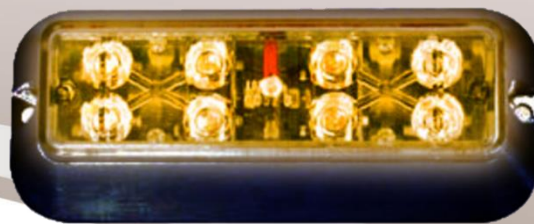

## LED X Exterior Light - Amber C3-LXEXB1F-A-24

### **Directional Warning Light Single Head**

#### **Key benefits**

- > Extremely wide light distribution 180°
- > Surface mounting
- > Only light radiation when switched on
- > Extremely suitable perimeter lighting

#### **Specifications**

- > Operation Voltage: 12-24VDC (0.5A)
- > 2 x 4 high performance LEDs
- > Length 127mm  
Width 25.4mm  
Height 51mm
- > 7 flash patterns
- > Lifespan 100,000h